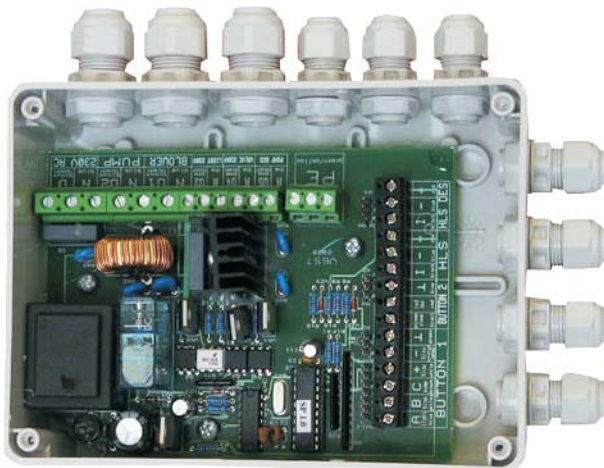

Electronic control panel V6STPH

= electronic control panel 2in1!

New electronics V6STPH is combination of classical electronics V4TPH and V5TPH and electronic for StreamClean V2TPN without function of automatic filling. Using this electronic instead of two electronics (V4TPH + V2TPN or V5TPH + V2TPN) will make the wiring of the bath-tub easier and moreover you will save the money of another electronics used.

StreamClean cycle has been completed for initial flush of hydromassage system with the pure water from either functional or security reasons (if the StreamClean has been switched on by mistake, there will be enough time to switch it off before the pump of disinfection solution is on).

Except for classical connexion with the distribution frames, there is also possibility to connect the buttons and water level sensors by connectors, which makes the electronics installation much simpler.

Function:

whirlpool, whirlpool pulsation, airpool, airpool pulsation, airpool regulation +/-, light, StreamClean, water level sensor HLS

Save the money for buying only 1 electronic!

www.whirlpoolcomponents.cz
NEW!