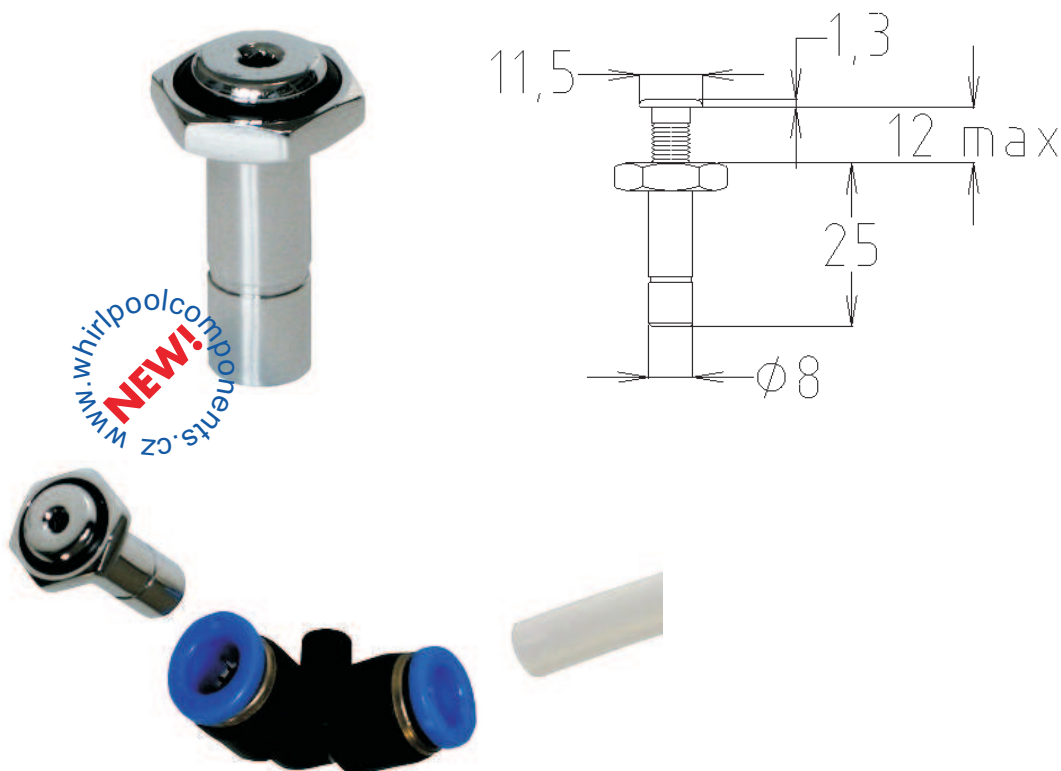

SPOT jet 25mm

New SPOT jet is an alternative to our current SLIM micro jets 160177. It has been designed for the water massage and is situated on the back side of the bath. The high of the jet cover above the bath-tub surface is only 1,3mm and its diameter is just 11,5mm. Thanks to these proportions you can hardly feel the jet while having a bath. The jet is to be connected by quick-acting coupling (codes 150620, 150630, 150640 a 150645) and is almost half the size of the 160220 SPOT jet , which will simplify its installation. Because the new SPOT jet is to be installed in the bigger amount in one installation, the SPOT jets will massage bigger area of your body and will deliver better relaxation.

Material: brass/chrome

Half the size, easier installation, lower price...

Connection detail of SPOT jet 160230, fast acting coupling 150630 and hose 150650

160230

SPOT jet 25mm

2,29 EUR (VAT excl.)

The price depends on the actual exchange rate CZK/EUR.