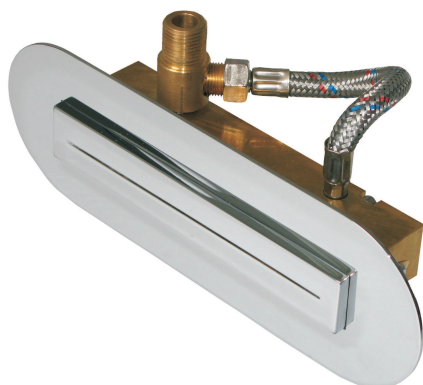

## Stream Waterfall

Luxurious spout - Stream waterfall has its new brother in round version. The out falling water, unlike the usual shower head, is free of air thus you can experience totally different shower. This spout is ideal for in build installation for shower places and also for shower panels. It is just perfect for home showering as well as for wellness where you can use it as very effective cooling shower spout e.g. after sauna.

**Size:** 260x90x57mm (max. overlap over the cover: 13mm)

**Connecting diameter:** G 1/2"

**Flow rate:** 25l/min (3bar)

**Material:** brass/chrome

## New showering experience!

Stream waterfall-oval SH1003

Sh1003

Stream waterfall SH1002

Stream waterfall-oval

221,95 EUR (VAT excl.)