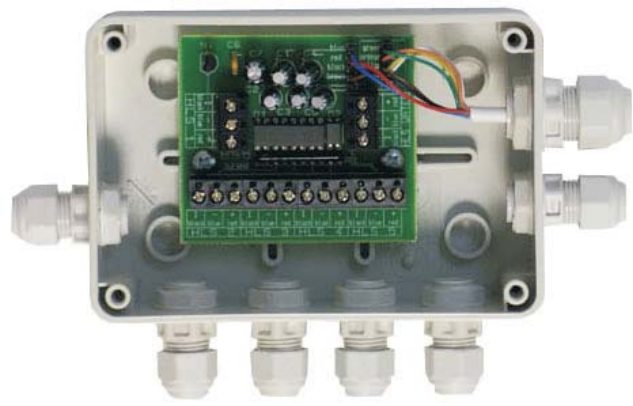

## Interface BS7 replaces interface BS5

Interface BS7 with the possibility of connecting 7 buttons!

Interface BS7 services to signal transmission from the contactless sensor (HLS) into the electronic for the realisation of button-less electronic control S-Touch. Interface BS7 is replacing the older version of interface BS5. In comparison with BS5 version, the new type BS7 offers connection of 7 buttons (7 control positions = "buttons"). With the old version BS5 it was possible to connect only 5 buttons.

Thanks to interface BS7, the button-less electronic control S-Touch can be now realized with 7 functions, e.g.:

- light
- air massage
- air massage regulation +
- air massage regulation -
- water massage
- heating
- StreamClean

**BS7 120091**

**BS5 120090**

Code:  
120091 BS7

Name:  
Interface

Price without VAT:  
**85,92 EUR**