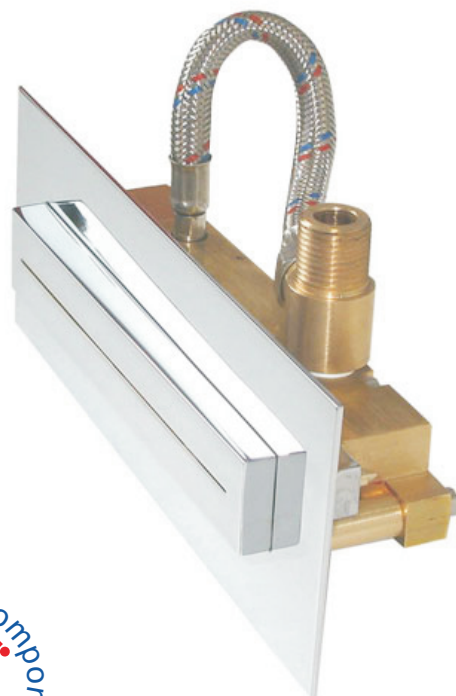

Waterfall Stream

We come to you with the new waterfall Stream that is convenient for the flush fixed installations to the shower corners and also for the shower panels installations. It is ideal for the quick cooling after having a sauna.

Size: 240x90x57mm (max. oversize above the cover: 13mm)

Connecting diameter: G 1/2"

Flow rate: 25l/min (3bar)

Material: brass/chrome

Have a unique experience from your shower!

www.whirlpoolcomponents.cz
NEW!