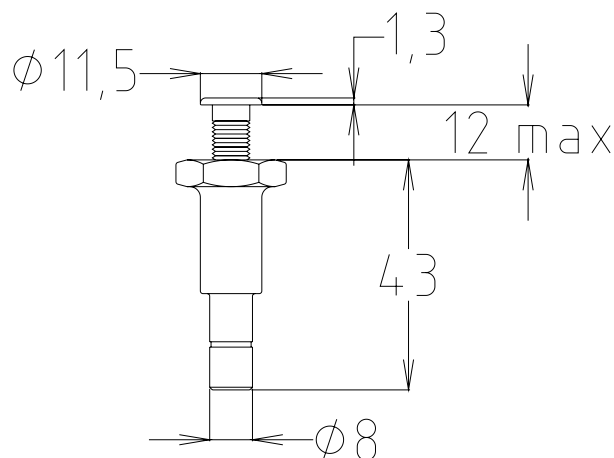

SPOT micro jet

New SPOT micro jet extends the line of SLIM jets.

New SPOT micro jet is the alternative of our current SLIM micro jets 160177. It has been designed for the water massage and is situated on the back side of the bath. The high of the jet cover above the bath-tub surface is only 1,3mm and its diameter is just 11,5mm. Thanks to these proportions you can hardly feel the jet while having a bath. The jet is to be connected by quick-acting coupling (codes 150620, 150630, 150640 a 150645), which will simplify your installation. Because the new SPOT jet is to be installed in the bigger amount in one installation, the SPOT jets will massage bigger area of your body and will give you more relaxation.

Material: brass/chrome

The small things are nice...

160220

SPOT micro jet 43mm

2,52 EUR (without VAT)

The price depends on the actual exchange rate CZK/EUR.

Date: 25.01.2009
Rev.: 40 - 01 09