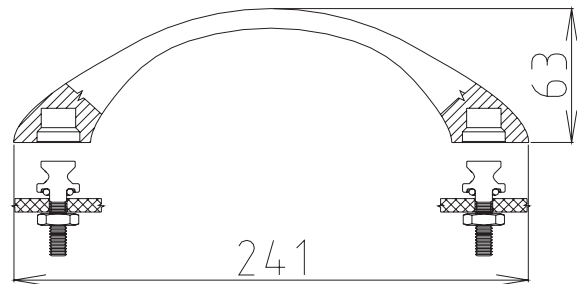

# Brass handle "SYMMETRIC"

**New luxurious brass handle with functional design for easy replacement**

- Luxurious design
- Easy replacement
- High mechanical properties

Our current offer of the bath-tub handles has been extended for brand new brass handle with the chrome surface design. The biggest advantage of the handle „SYMMETRIC“ is its way of bath-tub fixation, where the anchoring stainless steel bolts are anchored on the bath-tub and the handle itself can be easily attached or removed by an imbus key from the bathing area of the bath-tub. Thanks to this technical solution the replacement of the handle is very easy and there is no need of access to the area behind the bath-tub like with the common handles.

Beside this advantage, the handle is also very modern and elegant and its design will glamorize every bath-tub...

250420

Handle SYMMETRIC brass/chrome

39,05 EUR (excluded VAT)

The price depends on actual exchange rate CZK/EUR.