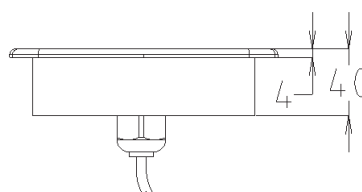

This function increases the user's comfort and provides the system's blower drying after each use.

122171 TM62-1
122172 TM62-2

chrome colour
white colour

241,- EUR (excluded VAT)
241,- EUR (excluded VAT)