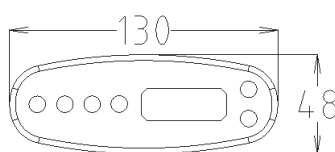

This function increases the user's comfort and provides the system's blower drying after each use.

122171 TM62-1
122172 TM62-2

chrome colour
white colour

241,- EUR (excluded VAT)
241,- EUR (excluded VAT)