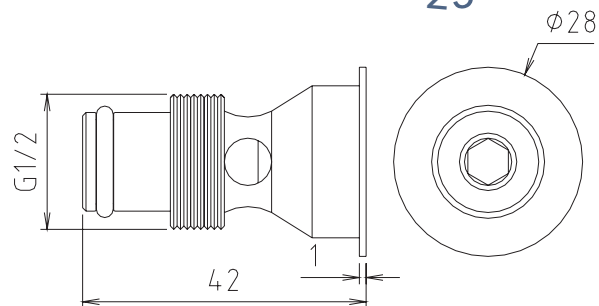

SLIM Microjet

40% power increase, only 1mm high!

New SLIM microjet escutcheon and body with directional eyeball completes and closes the series of the SLIM jets (Air and Mini), which excels in supertemporal modern design and practical usage. SLIM Microjet has in comparison with classical Microjet 40% higher massage effect and it is composed of the escutcheon and body together. Because we have managed to increase venturi's sucking effect of the jet, we could afford to miss regulation inner screw, which cannot be omit in the case of classical Microjet. But we went much further... Ergonomically solved anchorage of the positional directional eyeball solves also much better the situation, when the back jets could be overlid. Since the high of all the SLIM jets is only 1mm, all these jets are more effective and pleasanter while using the hydromassage bath than ordinary classical jets, whose high is 5mm.

The SLIM line is now complete.

- Material: brass
- Colour: chrome

160177

SLIM Microjet

9,- EUR (excluded VAT)

The price depends on actual exchange rate CZK/EUR.